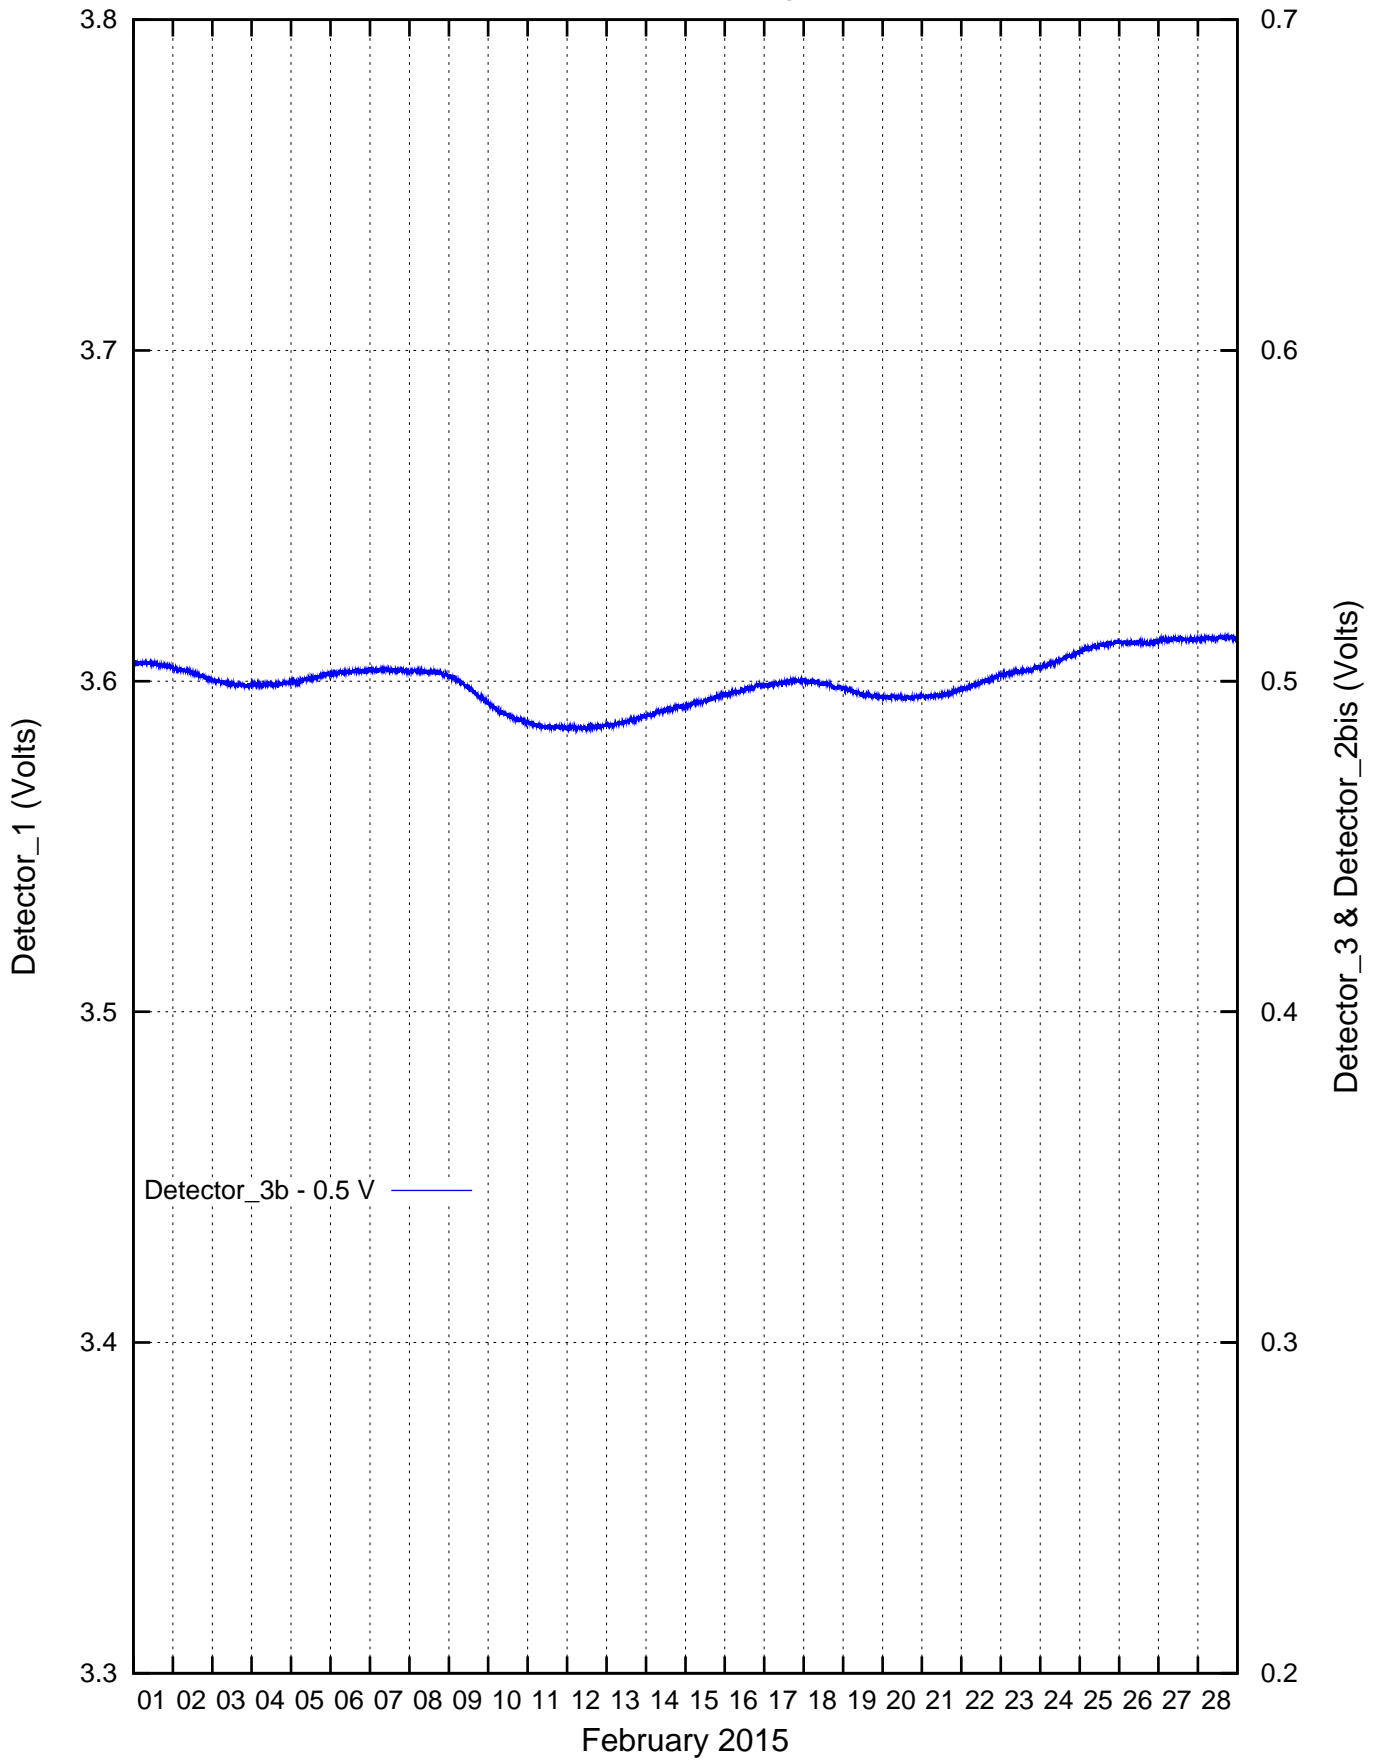

CdS/CdSe Detectors recordings: January 2015

CdS/CdSe Detectors recordings: February 2015

CdS/CdSe Detectors recordings: March 2015

CdS/CdSe Detectors recordings: April 2015

CdS/CdSe Detectors recordings: May 2015

CdS/CdSe Detectors recordings: June 2015

CdS/CdSe Detectors recordings: July 2015

CdS/CdSe Detectors recordings: August 2015

CdS/CdSe Detectors recordings: September 2015

CdS/CdSe Detectors recordings: October 2015