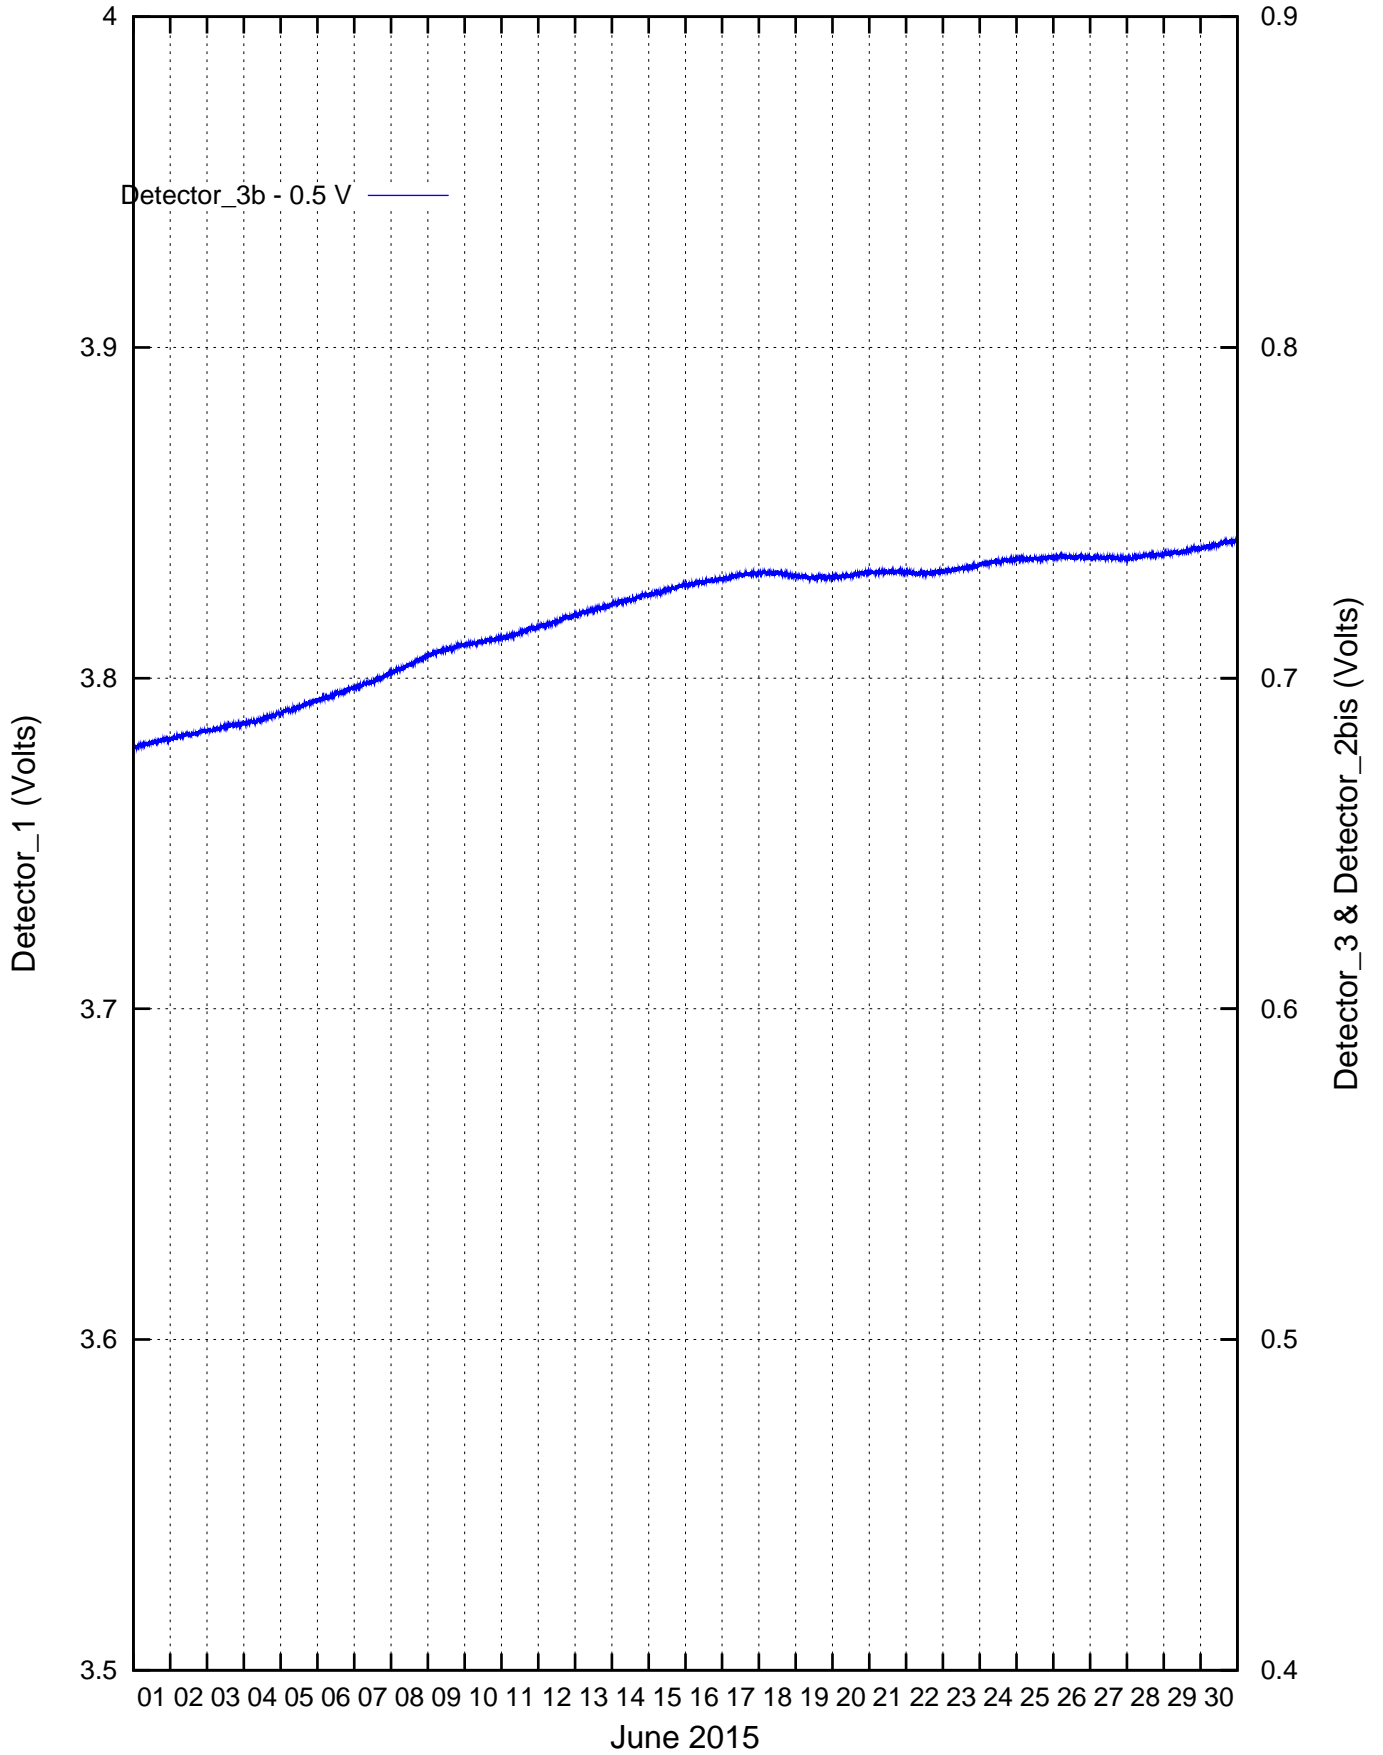

CdS/CdSe Detectors recordings: January 2015

CdS/CdSe Detectors recordings: February 2015

CdS/CdSe Detectors recordings: March 2015

CdS/CdSe Detectors recordings: April 2015

CdS/CdSe Detectors recordings: May 2015

CdS/CdSe Detectors recordings: June 2015

CdS/CdSe Detectors recordings: July 2015

CdS/CdSe Detectors recordings: August 2015

CdS/CdSe Detectors recordings: September 2015

CdS/CdSe Detectors recordings: October 2015

CdS/CdSe Detectors recordings: November 2015

CdS/CdSe Detectors recordings: December 2015