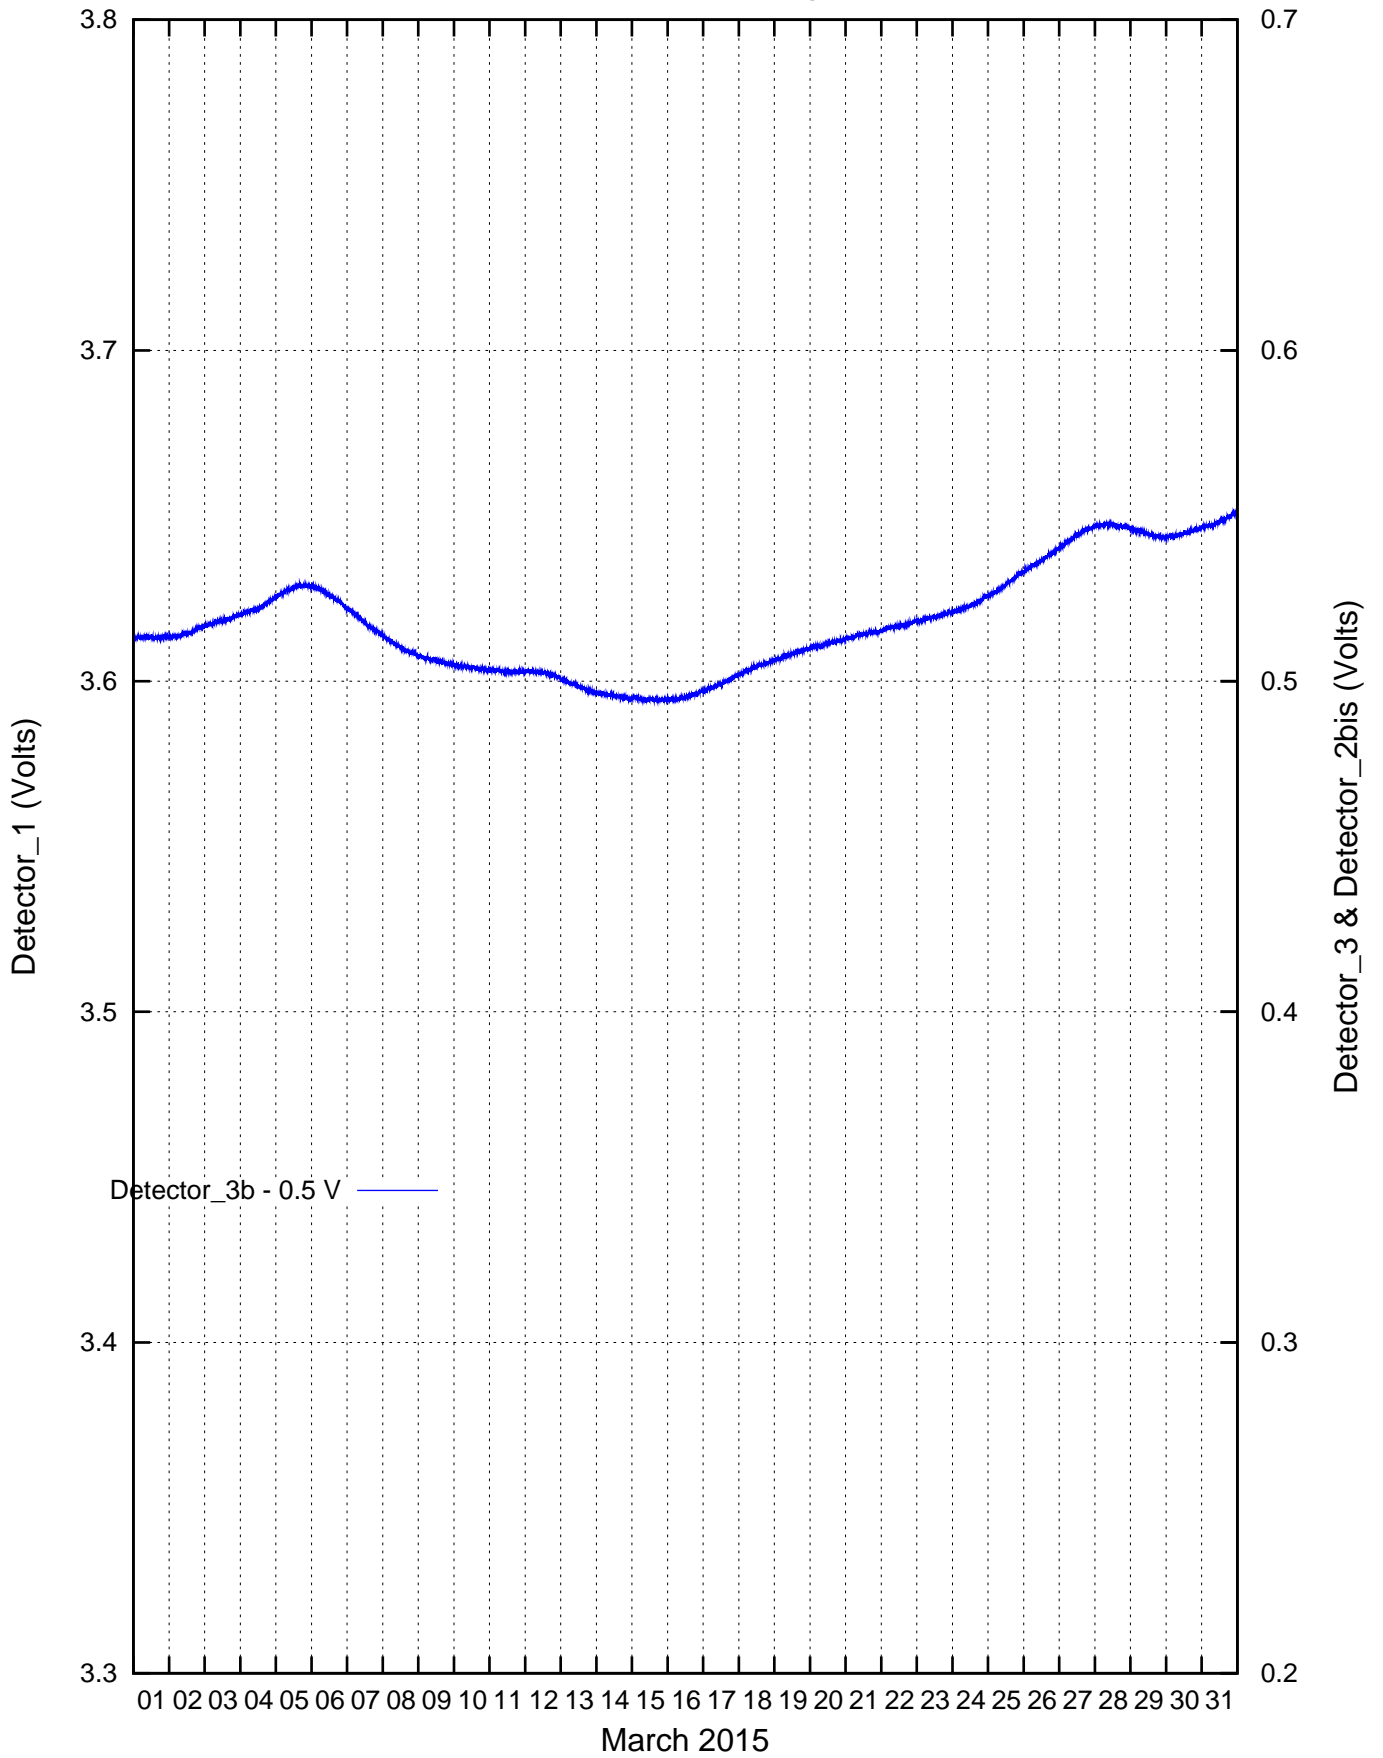

CdS/CdSe Detectors recordings: January 2015

CdS/CdSe Detectors recordings: February 2015

CdS/CdSe Detectors recordings: March 2015

CdS/CdSe Detectors recordings: April 2015

CdS/CdSe Detectors recordings: May 2015

CdS/CdSe Detectors recordings: June 2015

CdS/CdSe Detectors recordings: July 2015

CdS/CdSe Detectors recordings: August 2015

CdS/CdSe Detectors recordings: September 2015

CdS/CdSe Detectors recordings: October 2015