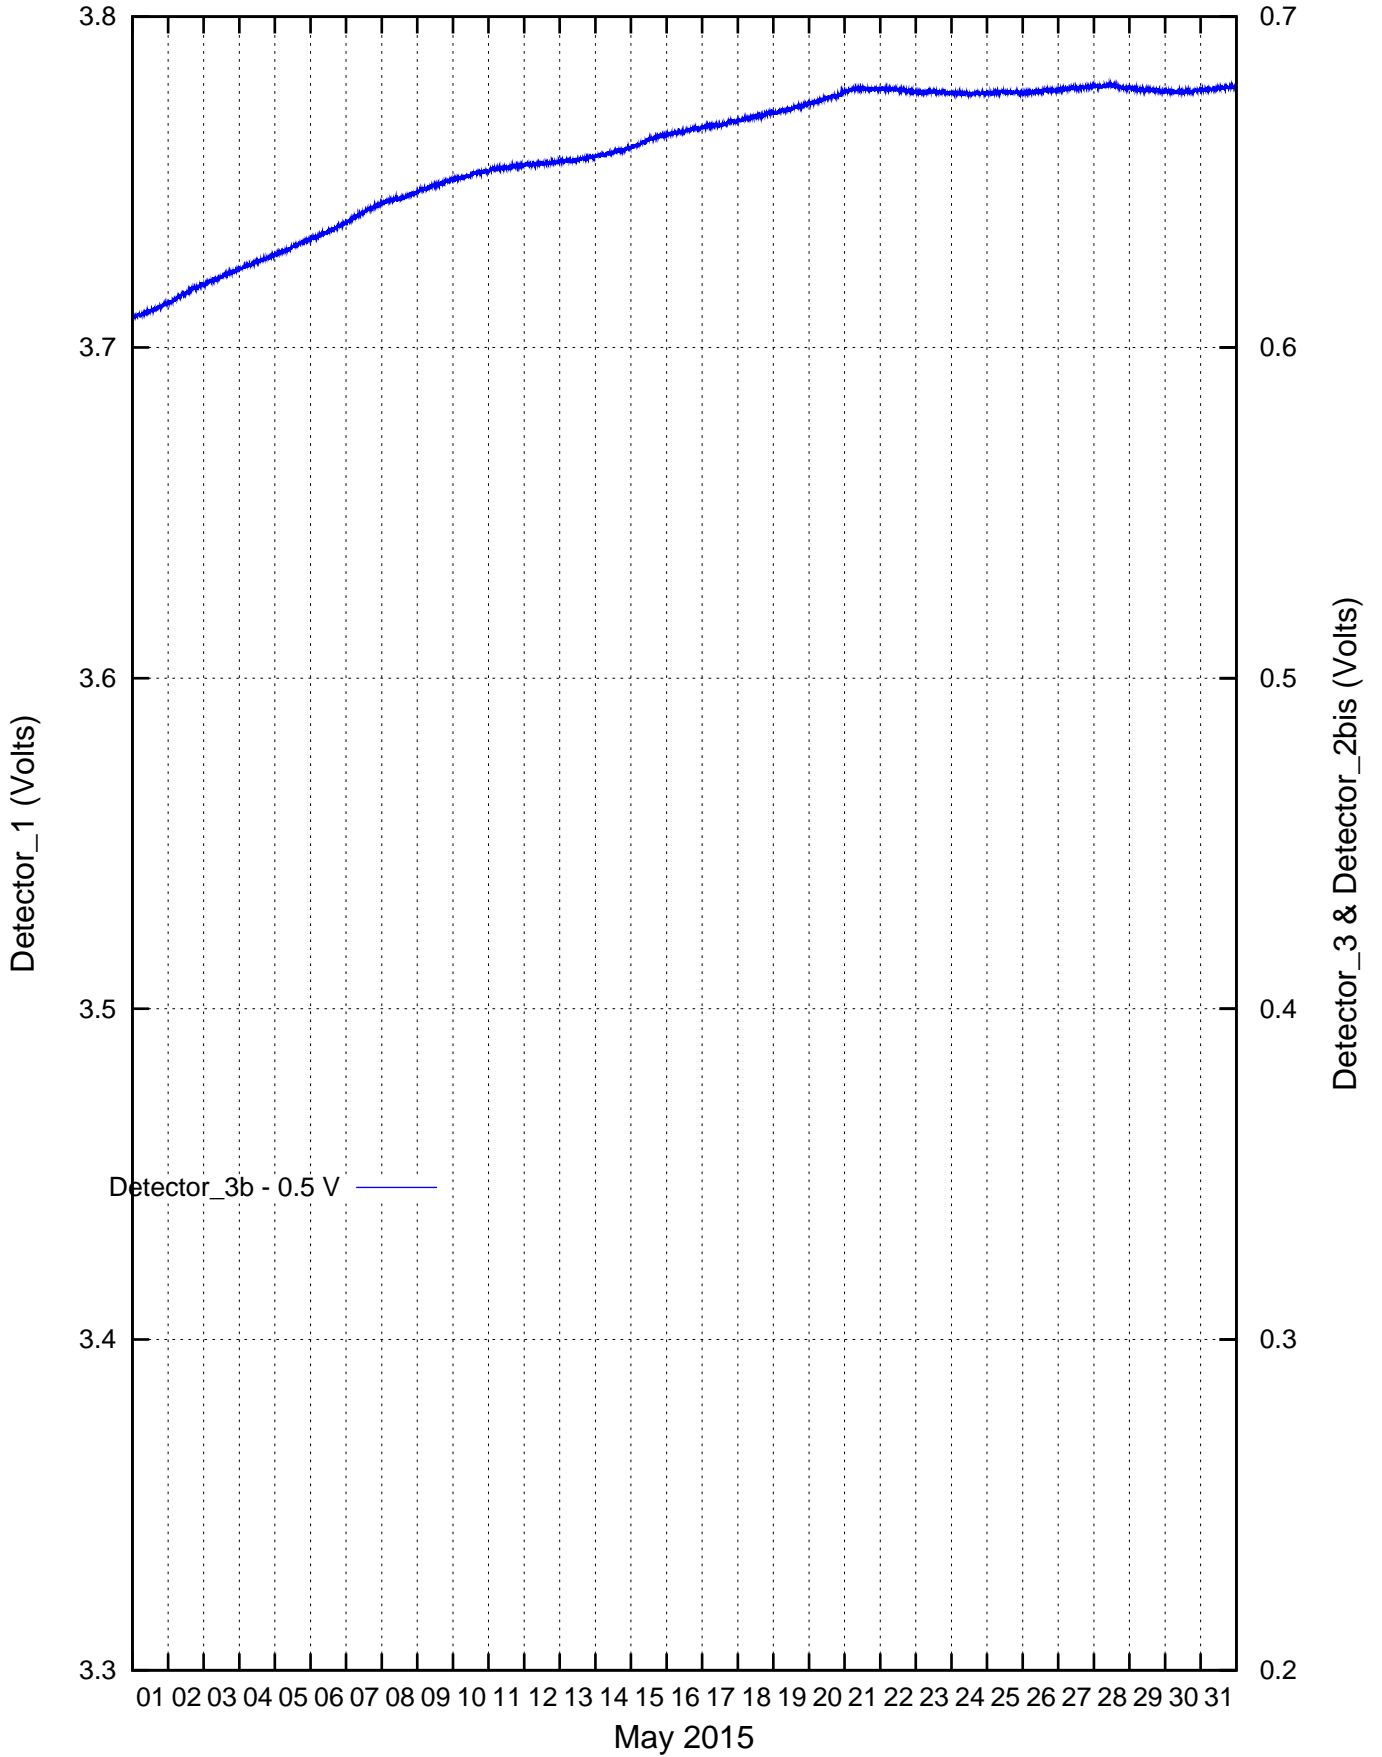

CdS/CdSe Detectors recordings: January 2015

CdS/CdSe Detectors recordings: February 2015

CdS/CdSe Detectors recordings: March 2015

CdS/CdSe Detectors recordings: April 2015

CdS/CdSe Detectors recordings: May 2015

CdS/CdSe Detectors recordings: June 2015

CdS/CdSe Detectors recordings: July 2015

CdS/CdSe Detectors recordings: August 2015

CdS/CdSe Detectors recordings: September 2015

CdS/CdSe Detectors recordings: October 2015