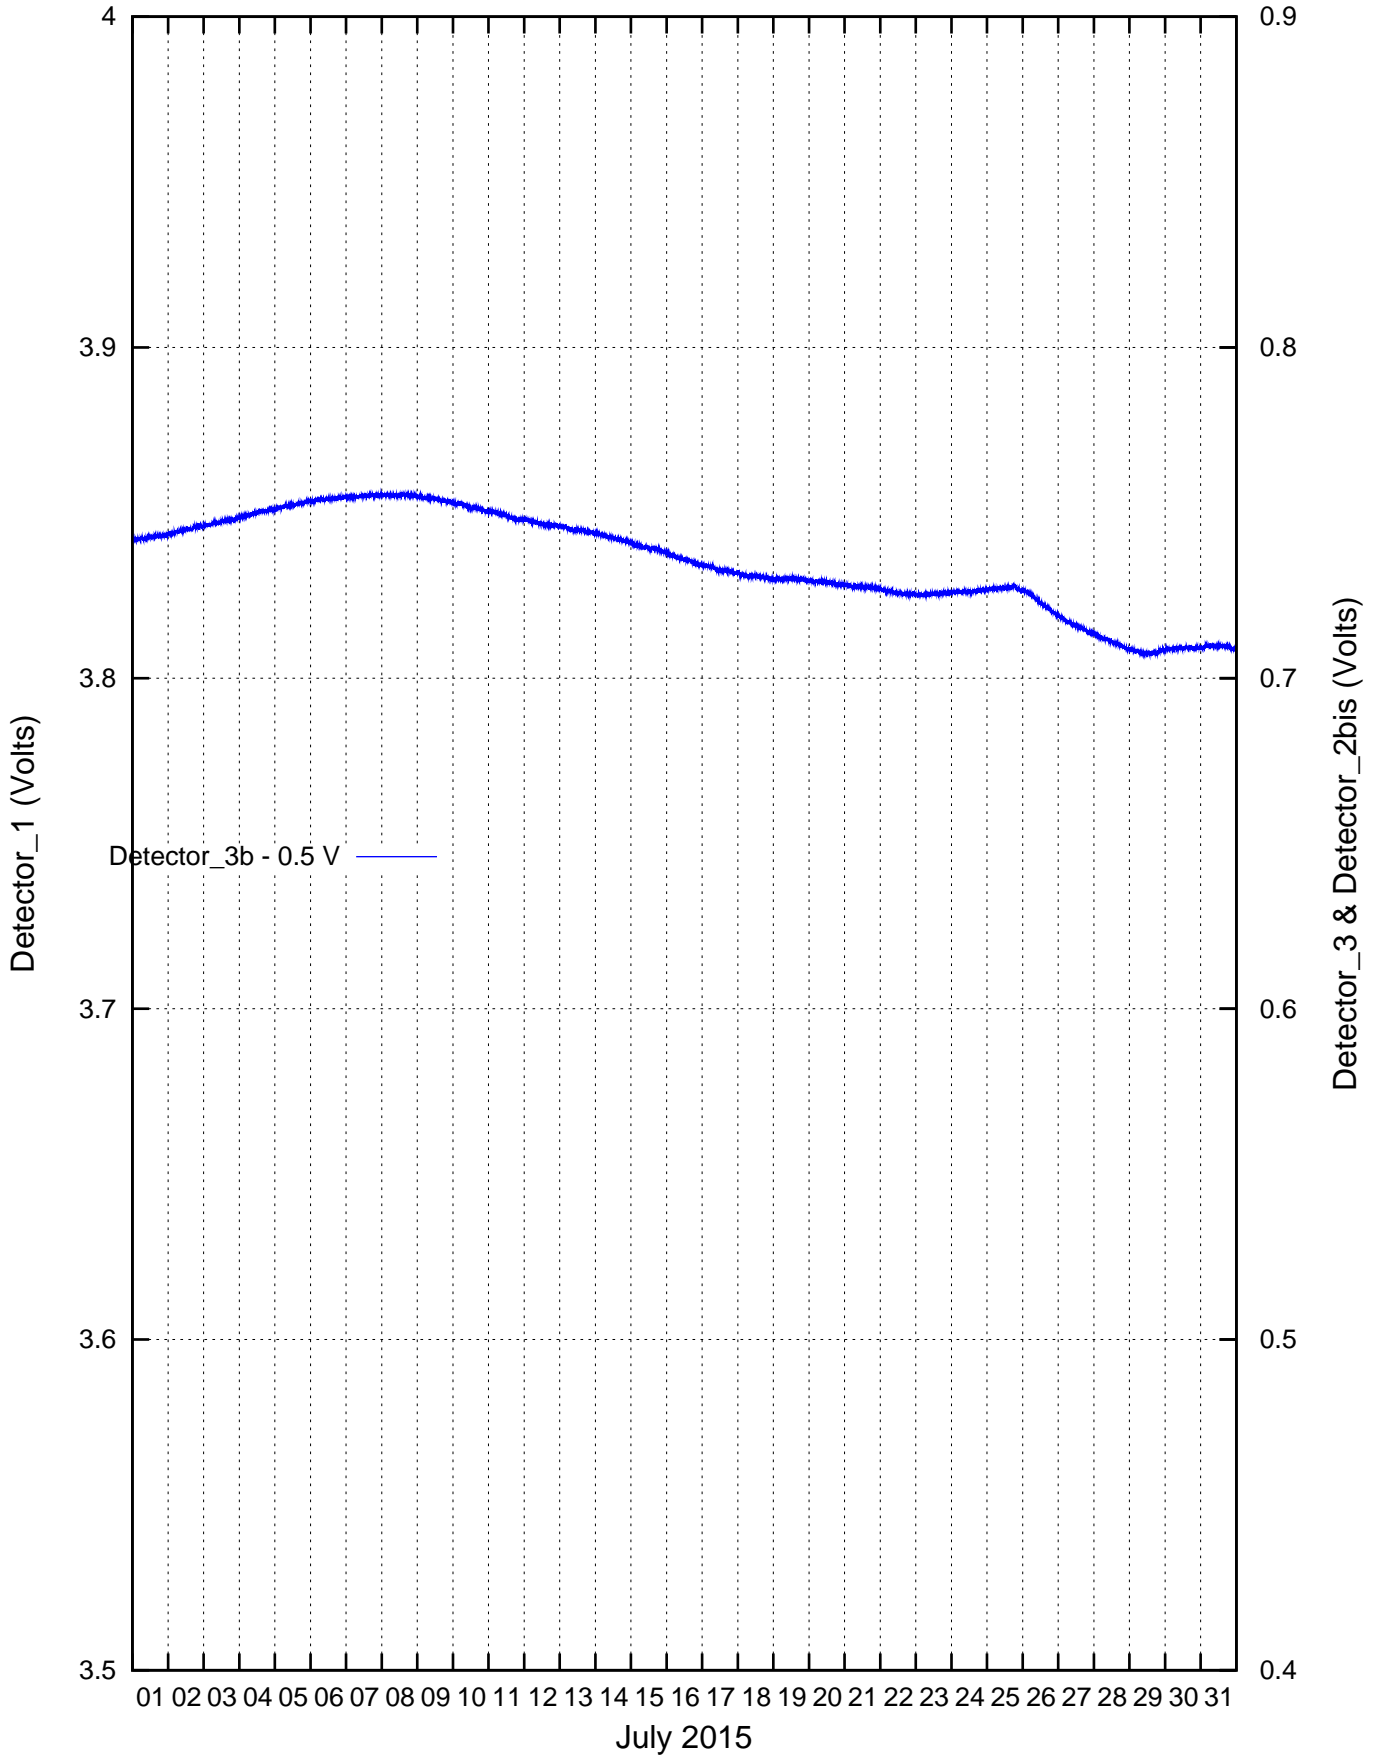

CdS/CdSe Detectors recordings: January 2015

CdS/CdSe Detectors recordings: February 2015

CdS/CdSe Detectors recordings: March 2015

CdS/CdSe Detectors recordings: April 2015

CdS/CdSe Detectors recordings: May 2015

CdS/CdSe Detectors recordings: June 2015

CdS/CdSe Detectors recordings: July 2015

CdS/CdSe Detectors recordings: August 2015

CdS/CdSe Detectors recordings: September 2015

CdS/CdSe Detectors recordings: October 2015